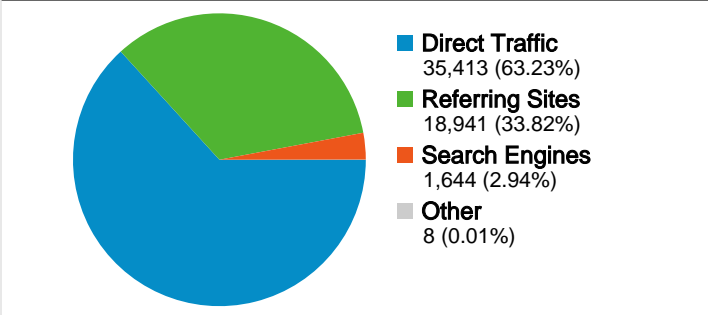

Traffic Sources Overview

Content Overview

Pages	Pageviews	% Pageviews
/mesaj.asp	42,680	12.40%
/uyari.asp?id=1	42,496	12.35%
/	22,178	6.45%
/arkadas.asp	17,875	5.19%
/mesaj.asp?op=&il=34-	9,933	2.89%