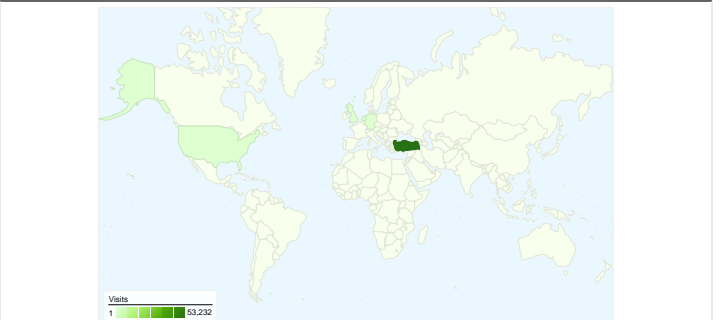

Map Overlay world