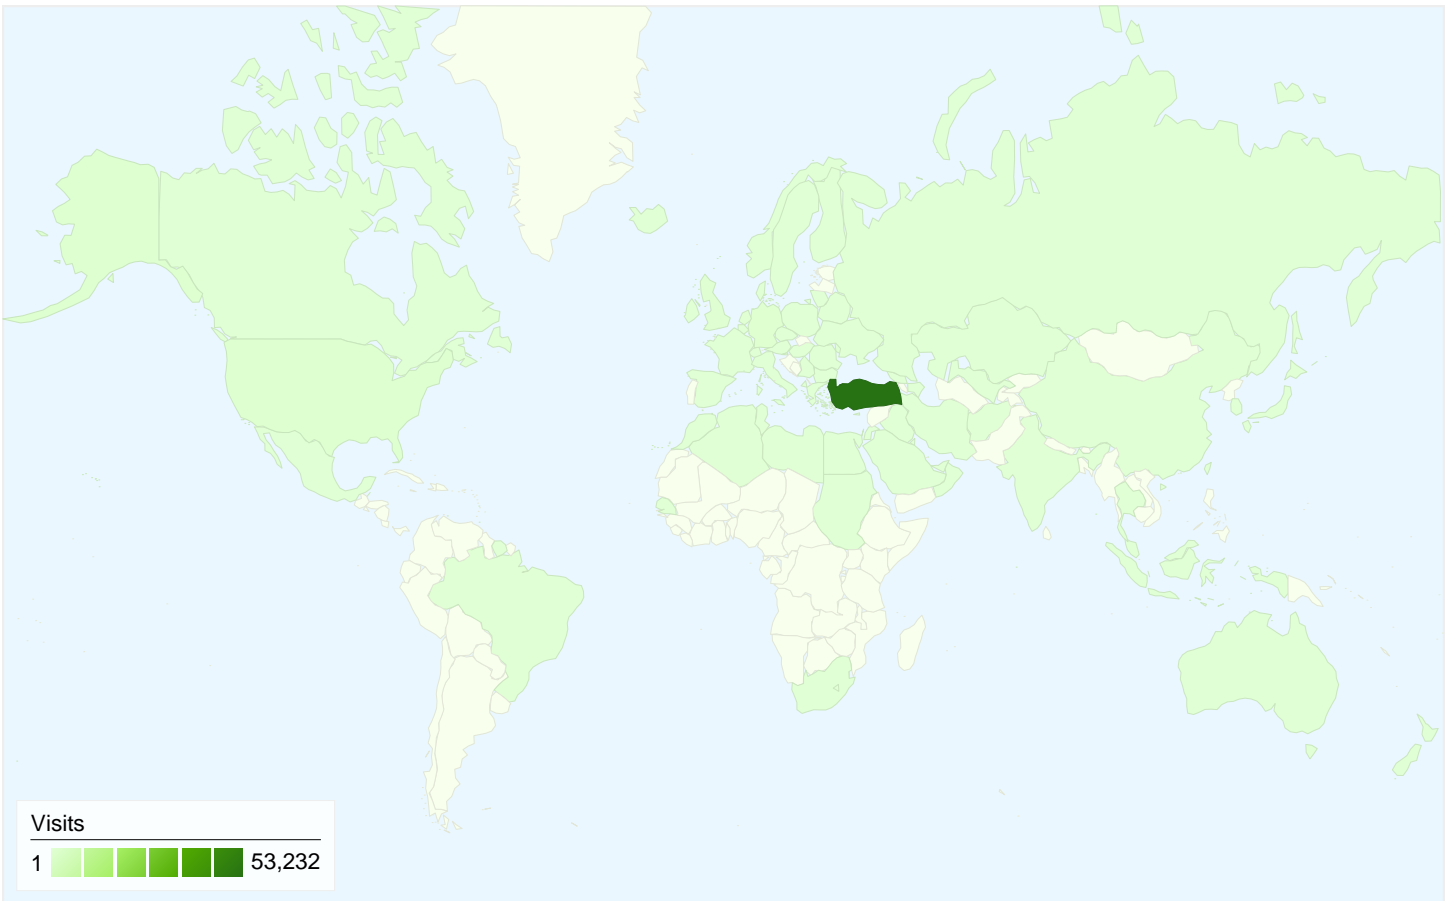

49,816 people visited this site

56,006 Visits

49,816 Absolute Unique Visitors

344,096 Pageviews

6.14 Average Pageviews

00:05:01 Time on Site

29.18% Bounce Rate

83.71% New Visits

Technical Profile

Browser	Visits	% visits	Connection Speed	Visits	% visits
Internet Explorer	51,664	92.25%	DSL	38,536	68.81%
Firefox	3,731	6.66%	Unknown	13,916	24.85%
Safari	284	0.51%	T1	1,544	2.76%
Opera	259	0.46%	Dialup	1,151	2.06%
Mozilla	32	0.06%	Cable	651	1.16%

All traffic sources sent a total of 56,006 visits

-  **63.23%** Direct Traffic
-  **33.82%** Referring Sites
-  **2.94%** Search Engines

Top Traffic Sources

Sources	Visits	% visits	Keywords	Visits	% visits
(direct) ((none))	35,413	63.23%	smsmese	187	11.37%
search-earn.com (referral)	1,855	3.31%	www.smsmese.org	142	8.64%
google (organic)	1,487	2.66%	'www.smsmese.org'	108	6.57%
by124w.bay124.mail.live.com	350	0.62%	enyy	87	5.29%
qsms.net (referral)	336	0.60%	sss	55	3.35%

56,006 visits came from 78 countries/territories

Site Usage

Country/Territory	Visits	Pages/Visit	Avg. Time on Site	% New Visits	Bounce Rate
Turkey	53,232	6.20	00:05:03	83.64%	29.08%
United States	689	4.82	00:04:29	83.60%	34.98%
Germany	533	5.09	00:05:08	86.30%	31.14%
United Kingdom	352	5.35	00:04:38	82.10%	24.72%
Netherlands	200	5.12	00:04:18	77.00%	26.00%
Belgium	123	4.88	00:04:19	86.99%	32.52%
France	121	5.45	00:04:22	81.82%	26.45%
Sweden	90	5.19	00:04:44	77.78%	25.56%
Switzerland	84	5.07	00:03:49	78.57%	20.24%
Russia	57	4.54	00:06:12	87.72%	38.60%