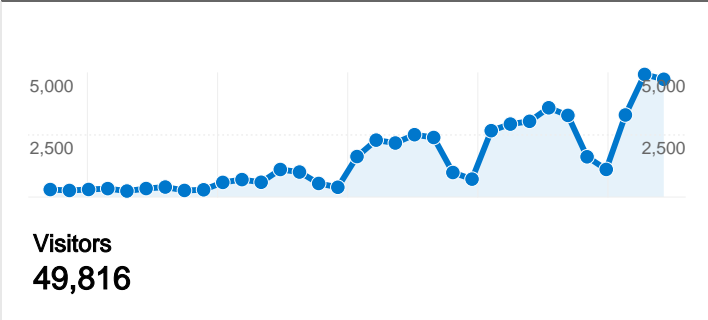

Site Usage

56,006 Visits

344,096 Pageviews

6.14 Pages/Visit

29.18% Bounce Rate

00:05:01 Avg. Time on Site

83.60% % New Visits

Visitors Overview

49,816 people visited this site

56,006 Visits

49,816 Absolute Unique Visitors

344,096 Pageviews

6.14 Average Pageviews

00:05:01 Time on Site

29.18% Bounce Rate

83.71% New Visits

56,006 visits came from 78 countries/territories

Site Usage

Country/Territory	Visits	Pages/Visit	Avg. Time on Site	% New Visits	Bounce Rate
Turkey	53,232	6.20	00:05:03	83.64%	29.08%
United States	689	4.82	00:04:29	83.60%	34.98%
Germany	533	5.09	00:05:08	86.30%	31.14%
United Kingdom	352	5.35	00:04:38	82.10%	24.72%
Netherlands	200	5.12	00:04:18	77.00%	26.00%
Belgium	123	4.88	00:04:19	86.99%	32.52%
France	121	5.45	00:04:22	81.82%	26.45%
Sweden	90	5.19	00:04:44	77.78%	25.56%
Switzerland	84	5.07	00:03:49	78.57%	20.24%
Russia	57	4.54	00:06:12	87.72%	38.60%