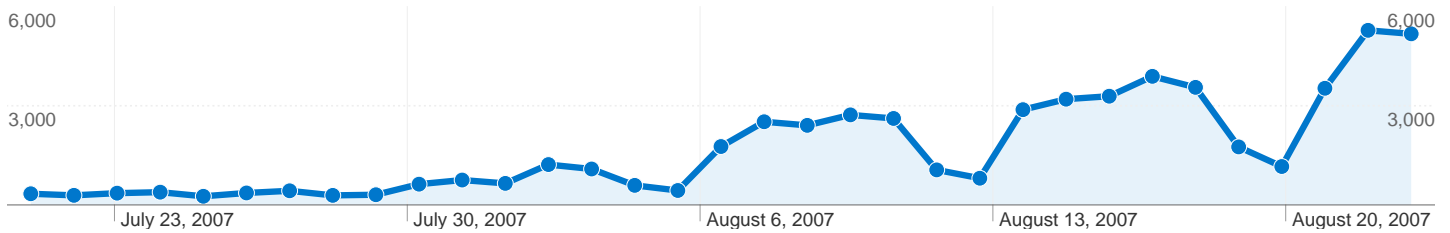

All traffic sources sent a total of 56,006 visits

- **63.23%** Direct Traffic
- **33.82%** Referring Sites
- **2.94%** Search Engines