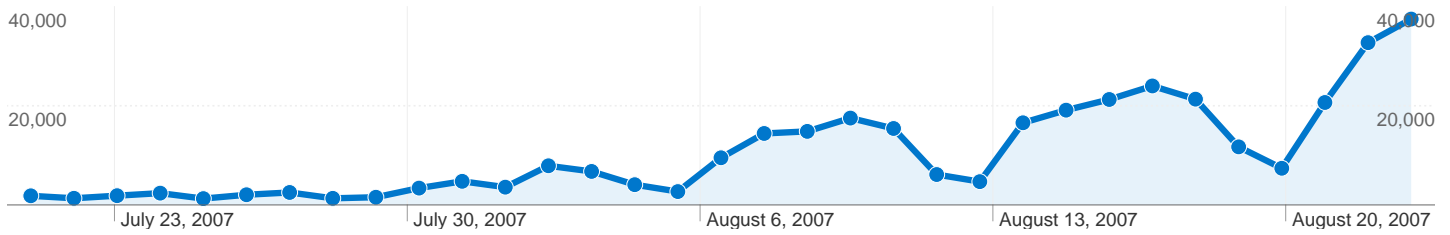

Site Usage

56,006 Visits

344,096 Pageviews

6.14 Pages/Visit

29.18% Bounce Rate

00:05:01 Avg. Time on Site

83.60% % New Visits

Visitors Overview

49,816 people visited this site

56,006 Visits

49,816 Absolute Unique Visitors

344,096 Pageviews

6.14 Average Pageviews

00:05:01 Time on Site

29.18% Bounce Rate

83.71% New Visits

All traffic sources sent a total of 56,006 visits

-  **63.23%** Direct Traffic
-  **33.82%** Referring Sites
-  **2.94%** Search Engines

Top Traffic Sources

Sources	Visits	% visits	Keywords	Visits	% visits
(direct) ((none))	35,413	63.23%	smsmese	187	11.37%
search-earn.com (referral)	1,855	3.31%	www.smsmese.org	142	8.64%
google (organic)	1,487	2.66%	'www.smsmese.org'	108	6.57%
by124w.bay124.mail.live.com	350	0.62%	enyy	87	5.29%
qsms.net (referral)	336	0.60%	sss	55	3.35%

56,006 visits came from 78 countries/territories

Site Usage

Country/Territory	Visits	Pages/Visit	Avg. Time on Site	% New Visits	Bounce Rate
Turkey	53,232	6.20	00:05:03	83.64%	29.08%
United States	689	4.82	00:04:29	83.60%	34.98%
Germany	533	5.09	00:05:08	86.30%	31.14%
United Kingdom	352	5.35	00:04:38	82.10%	24.72%
Netherlands	200	5.12	00:04:18	77.00%	26.00%
Belgium	123	4.88	00:04:19	86.99%	32.52%
France	121	5.45	00:04:22	81.82%	26.45%
Sweden	90	5.19	00:04:44	77.78%	25.56%
Switzerland	84	5.07	00:03:49	78.57%	20.24%
Russia	57	4.54	00:06:12	87.72%	38.60%