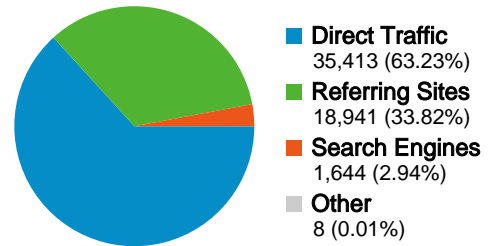

Top Traffic Sources

Sources	Visits	% visits	Keywords	Visits	% visits
(direct) ((none))	35,413	63.23%	smsmese	187	11.37%
search-earn.com (referral)	1,855	3.31%	www.smsmese.org	142	8.64%
google (organic)	1,487	2.66%	'www.smsmese.org'	108	6.57%
by124w.bay124.mail.live.com	350	0.62%	enyy	87	5.29%
qsms.net (referral)	336	0.60%	sss	55	3.35%