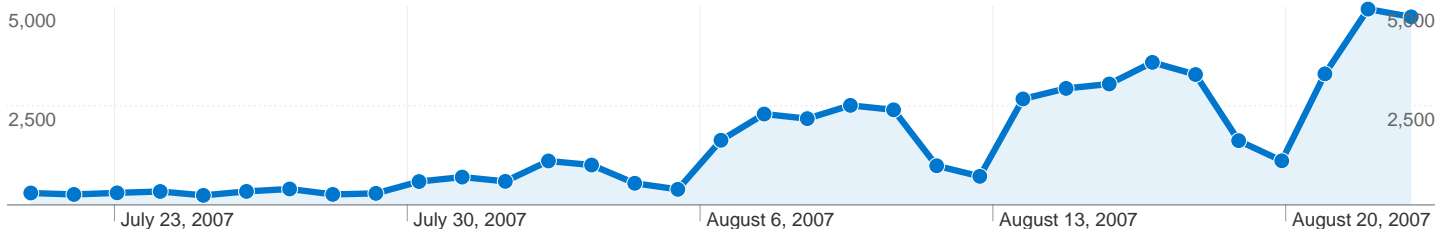

Site Usage

56,006 Visits

344,096 Pageviews

6.14 Pages/Visit

29.18% Bounce Rate

00:05:01 Avg. Time on Site

83.60% % New Visits

Visitors Overview

49,816 people visited this site

56,006 Visits

49,816 Absolute Unique Visitors

344,096 Pageviews

6.14 Average Pageviews

00:05:01 Time on Site

29.18% Bounce Rate

83.71% New Visits

56,006 visits came from 78 countries/territories

Site Usage

Country/Territory	Visits	Pages/Visit	Avg. Time on Site	% New Visits	Bounce Rate
Turkey	53,232	6.20	00:05:03	83.64%	29.08%
United States	689	4.82	00:04:29	83.60%	34.98%
Germany	533	5.09	00:05:08	86.30%	31.14%
United Kingdom	352	5.35	00:04:38	82.10%	24.72%
Netherlands	200	5.12	00:04:18	77.00%	26.00%
Belgium	123	4.88	00:04:19	86.99%	32.52%
France	121	5.45	00:04:22	81.82%	26.45%
Sweden	90	5.19	00:04:44	77.78%	25.56%
Switzerland	84	5.07	00:03:49	78.57%	20.24%
Russia	57	4.54	00:06:12	87.72%	38.60%